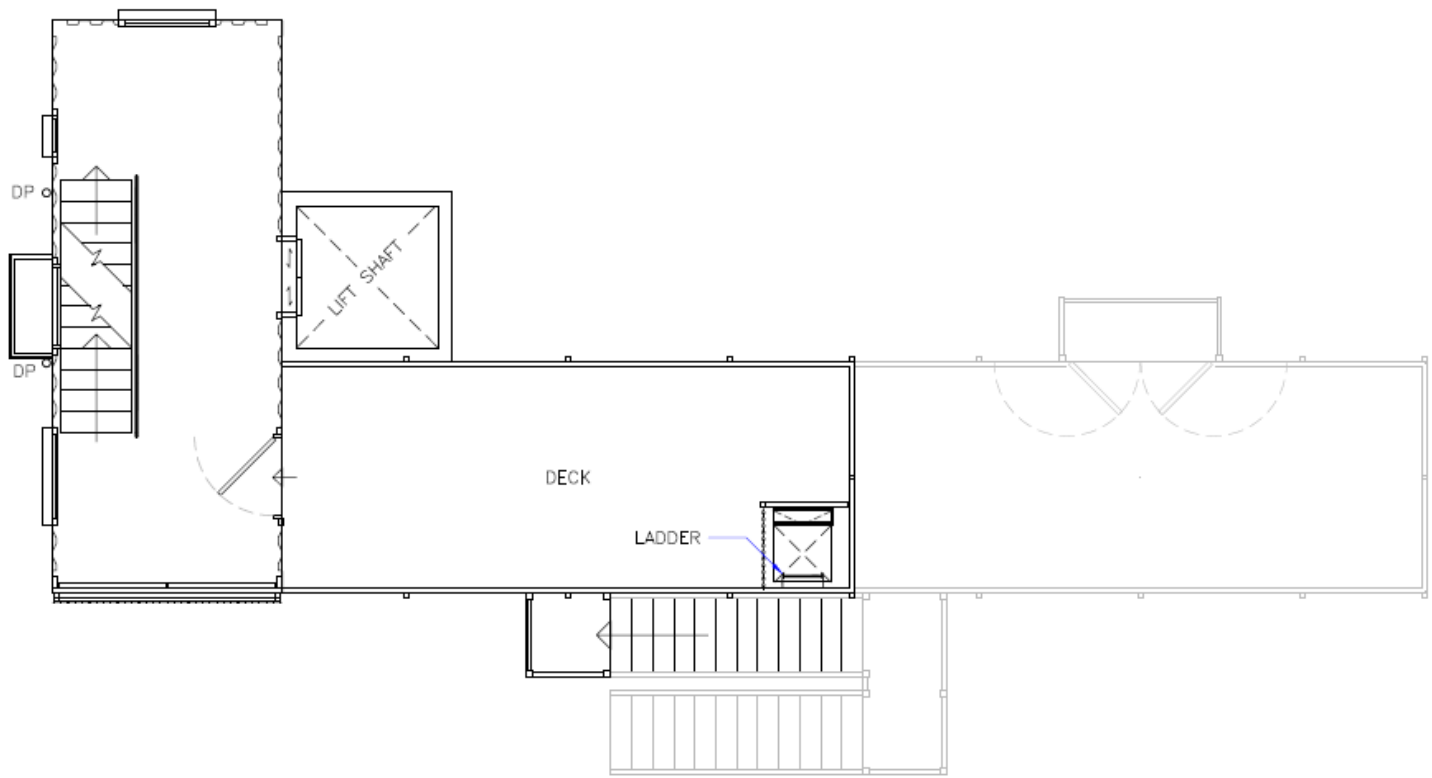

RMR URBAN CLIMBING TOWER 22.06.16

1:50 © A3

BEAVERFIT  
CONCEPT DRAWING  
© 2011-2016 Beaverfit Ltd.  
All Rights Reserved

FILE:	RMR URBAN CLIMBING TOWER 22.06.16
DWG:	GFL PLAN
DWN:	JNP - 24/06/16

RMR URBAN CLIMBING TOWER 22.06.16

1:50 © A3

BEAVERFIT  
CONCEPT DRAWING  
© 2011-2016 Beaverfit Ltd.  
All Rights Reserved

RLE:	RMR URBAN CLIMBING TOWER 22.06.16
DWG:	2FL PLAN
DWN:	JNP - 24/06/16

RMR URBAN CLIMBING TOWER 22.06.16

1:50 @ A3