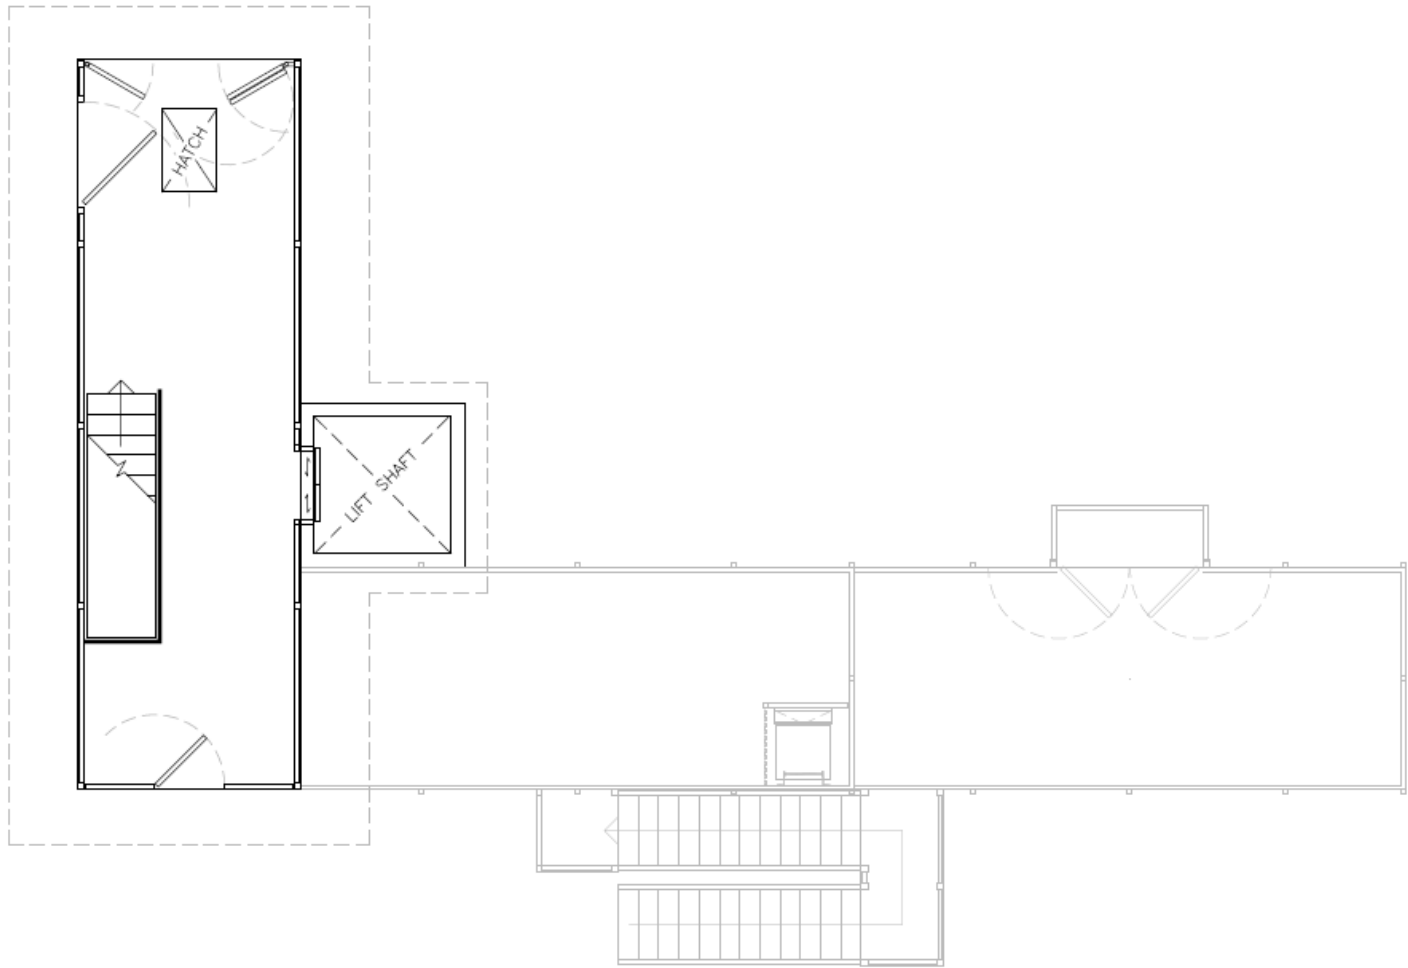

RMR URBAN CLIMBING TOWER 22.06.16

1:50 © A3

BEAVERFIT  
CONCEPT DRAWING  
© 2011-2016 Beaverfit Ltd.  
All Rights Reserved

FILE:	RMR URBAN CLIMBING TOWER 22.06.16
DWG:	GFL PLAN
DWN:	JNP - 24/06/16

RMR URBAN CLIMBING TOWER 22.06.16

1:50 © A3

BEAVERFIT  
CONCEPT DRAWING  
© 2011-2016 Beaverfit Ltd.  
All Rights Reserved

RLE:	RMR URBAN CLIMBING TOWER 22.06.16
DWG:	2FL PLAN
DWN:	JNP - 24/06/16

RMR URBAN CLIMBING TOWER 22.06.16

1:50 @ A3